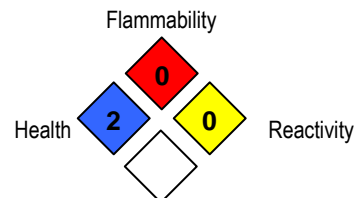

Properties

Appearance.....	Green liquid
Fragrance.....	Pleasant
Specific gravity.....	1.03
pH.....	0.2-1.2
VOC content.....	<0.5% by Wt.
Application.....	Spray or foam onto surface

Directions

Complete directions on product label

CAS Number

Safety

DANGER: May be corrosive to metals. Causes serious eye damage.

DOT Shipping (ground transportation)

Proper Shipping Name:	None
Class:	None
ID Number:	None
Packing Group:	None

NFPA® RATINGS